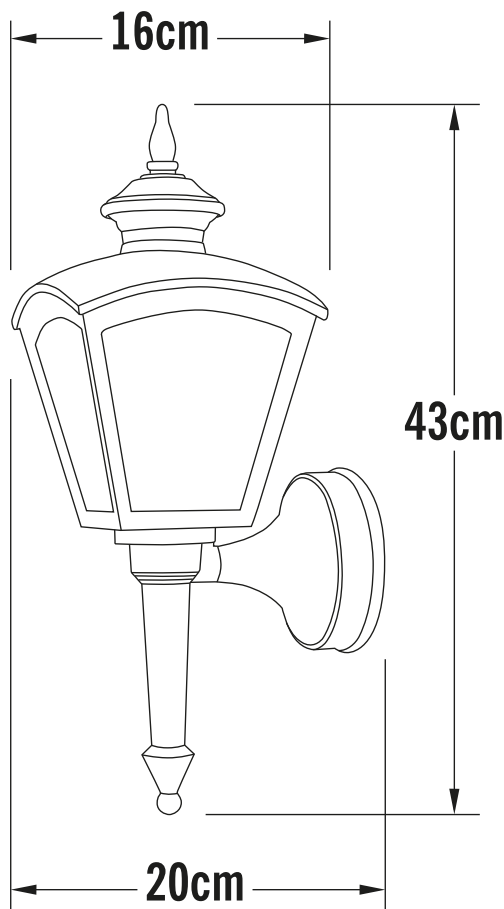

Konstsmide - Cassiopeia - 480-250 - White Outdoor Wall Light

REFERENCE

- SKU: FCL-17737
- Supplier SKU: 480-250
- Barcode: 7318304802507

CATEGORY

- Brand: Konstsmide
- Family: Cassiopeia
- Category: Outdoor Lighting / Wall / Decorative

APPEARANCE

- Base: White Paint

DIMENSION

- Height: 430mm
- Width: 160mm
- Depth: 200mm
- Weight: 1.45kg

LIGHT SOURCE

- Lamp included: No
- Lamp detail: 60W Max E27 ES (required)
- Dimmable
- Energy class: Not applicable
- Switch: No