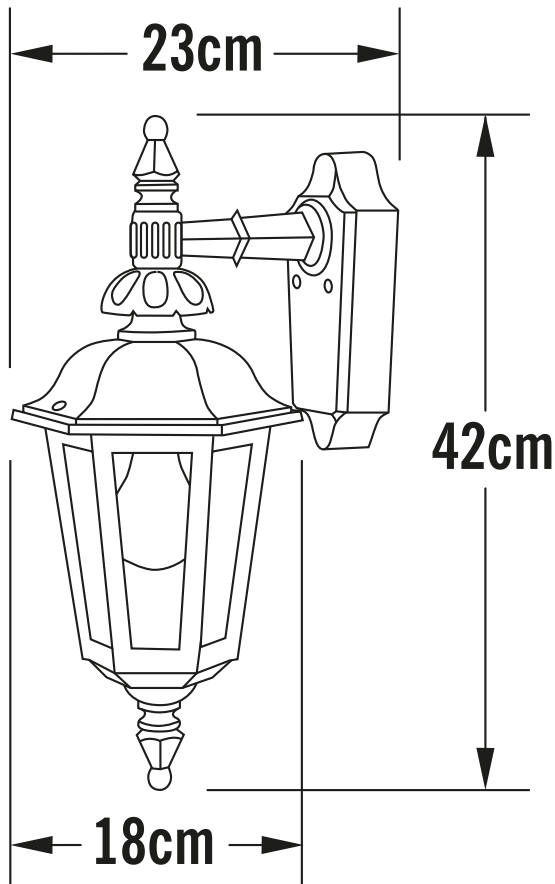

SPECIFICATION

- Ingress protection: IP23
- Class: Class I - Single Insulated, Earthed
- Voltage: 230V