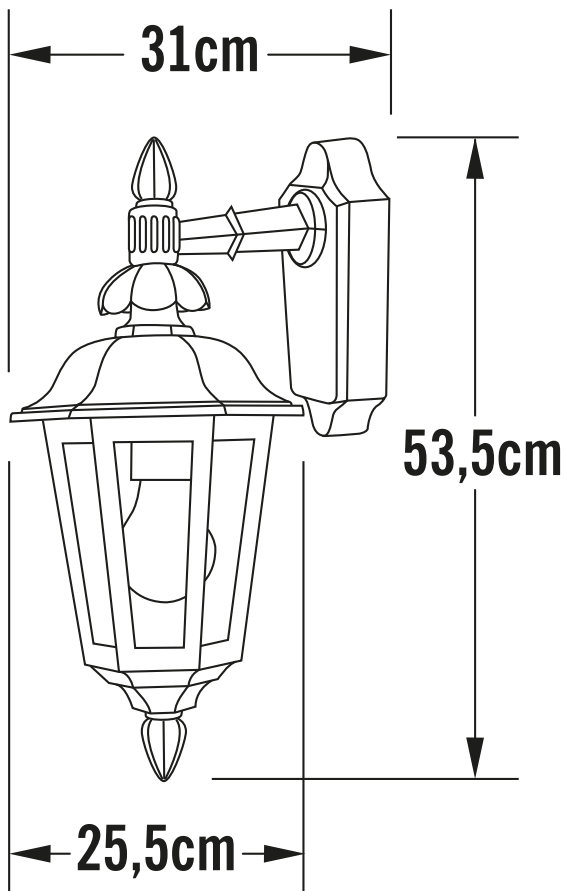

**Konstsmide - Pallas - 483-250 - White Outdoor Wall Light****REFERENCE**

- SKU: FCL-17740
- Supplier SKU: 483-250
- Barcode: 7318304832504

**CATEGORY**

- Brand: Konstsmide
- Family: Pallas
- Category: Outdoor Lighting / Wall / Decorative

**APPEARANCE**

- Base: White Paint

**DIMENSION**

- Height: 535mm
- Width: 255mm
- Depth: 310mm
- Weight: 2.5kg

**LIGHT SOURCE**

- Lamp included: No
- Lamp detail: 60W Max E27 ES (required)
- Dimmable
- Energy class: Not applicable
- Switch: No