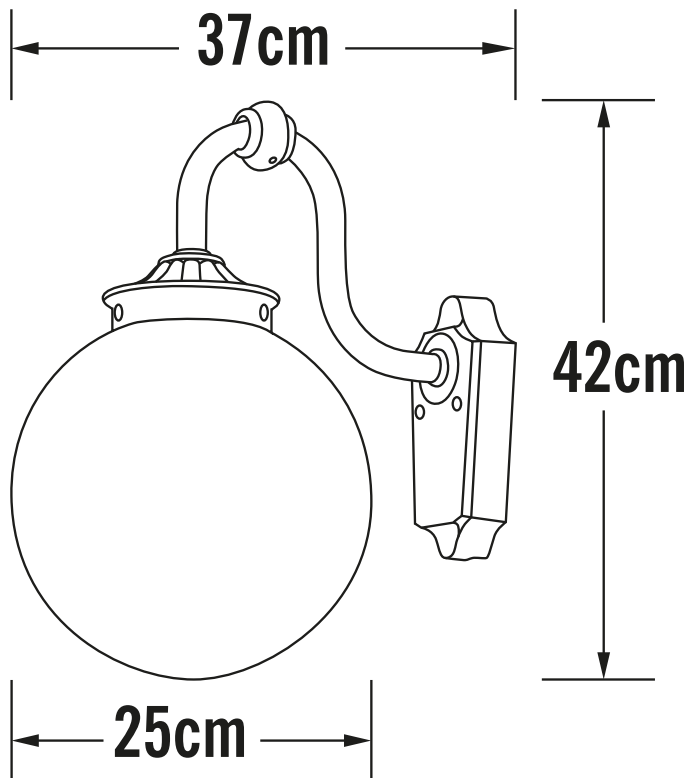

**Konstsmide - Arcturus - 554-252 - White Outdoor Wall Light**

**REFERENCE**

- SKU: FCL-17743
- Supplier SKU: 554-252
- Barcode: 7318305542525

**CATEGORY**

- Brand: Konstsmide
- Family: Arcturus
- Category: Outdoor Lighting / Wall / Decorative

**APPEARANCE**

- Base: White Paint

**DIMENSION**

- Height: 420mm
- Width: 250mm
- Depth: 370mm
- Weight: 1.35kg

**LIGHT SOURCE**

- Lamp included: No
- Lamp detail: 60W Max E27 ES (required)
- Dimmable
- Energy class: Not applicable
- Switch: No

**SPECIFICATION**

- Ingress protection: IP23
- Class: Class I - Single Insulated, Earthed
- Voltage: 230V

**CONTACT**