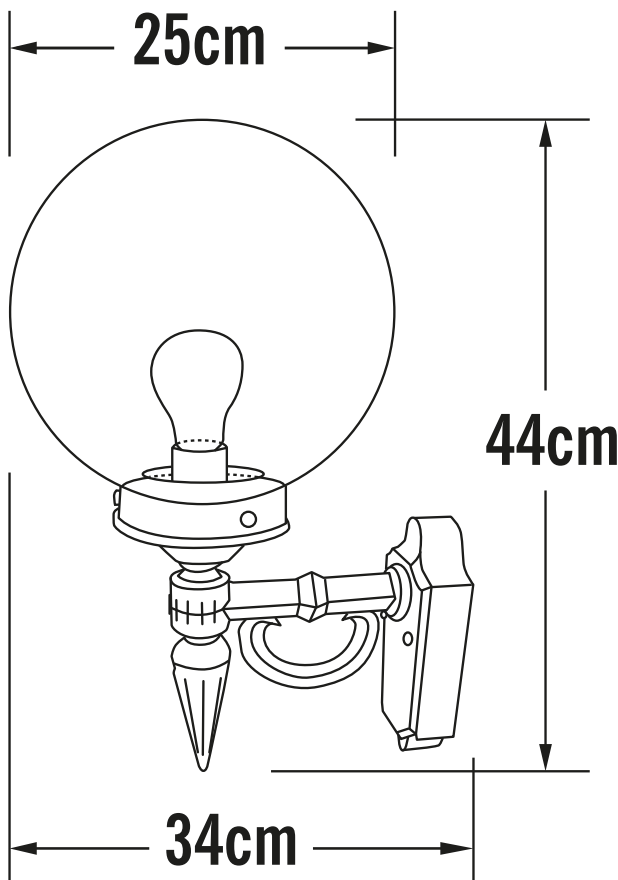

SPECIFICATION

- Ingress protection: IP23
- Class: Class I - Single Insulated, Earthed
- Voltage: 230V