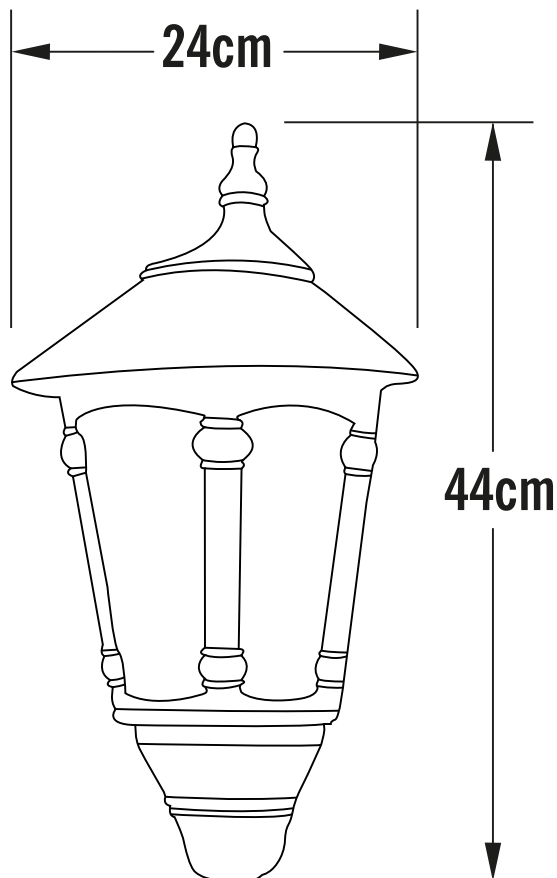

SPECIFICATION

- Ingress protection: IP23
- Class: Class I - Single Insulated, Earthed
- Voltage: 230V