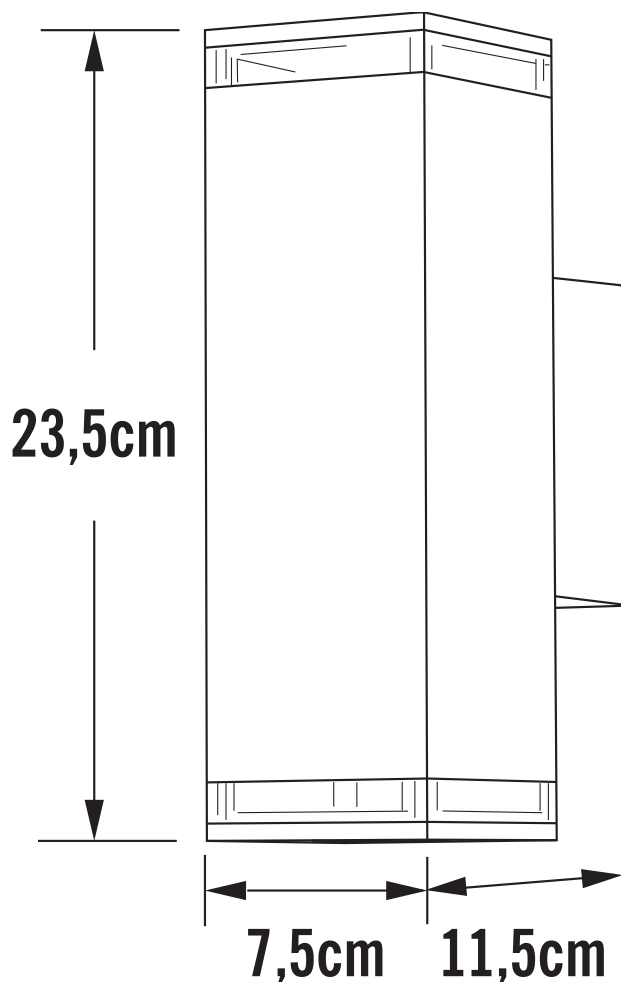

SPECIFICATION

- Ingress protection: IP44
- Class: Class I - Single Insulated, Earthed
- Voltage: 230V