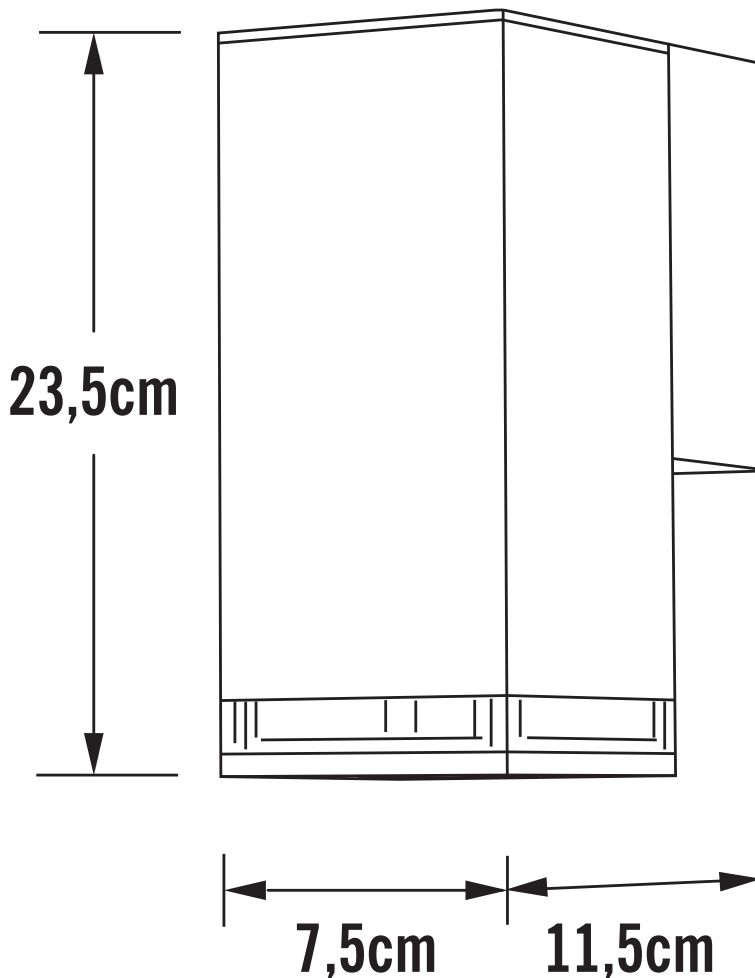

SPECIFICATION

- Ingress protection: IP44
- Class: Class I - Single Insulated, Earthed
- Voltage: 230V