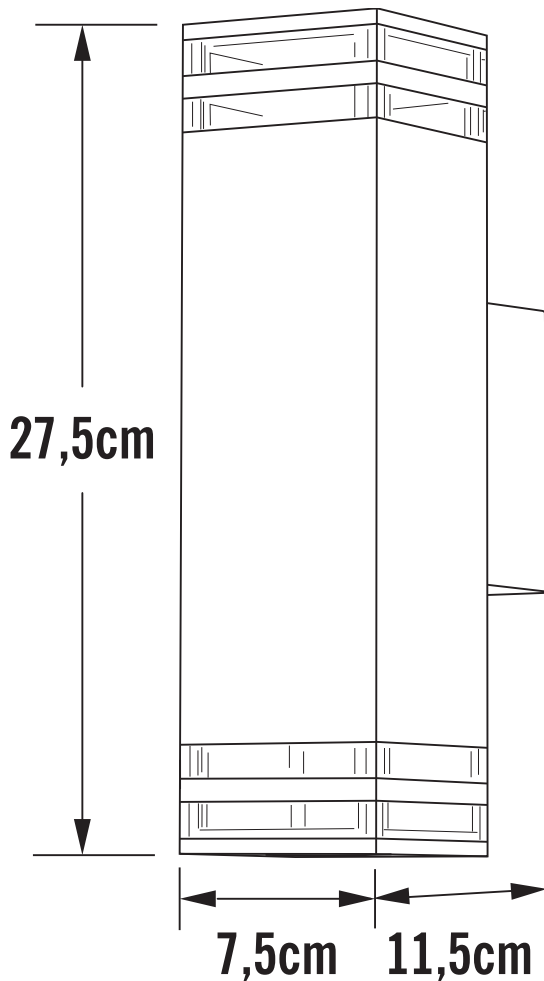

Konstsmide - Pollux - 408-250 - White 2 Light IP44 Outdoor Wall Washer Light**REFERENCE**

- SKU: FCL-17752
- Supplier SKU: 408-250
- Barcode: 7318304082503

CATEGORY

- Brand: Konstsmide
- Family: Pollux
- Category: Outdoor Lighting / Wall / Washer

APPEARANCE

- Base: White Paint

DIMENSION

- Height: 275mm
- Width: 75mm
- Depth: 115mm
- Weight: .92kg

LIGHT SOURCE

- Lamp included: No
- Lamp detail: 2 x 7W Max LED GU10 (required)
- Dimmable
- Energy class: Not applicable
- Switch: No