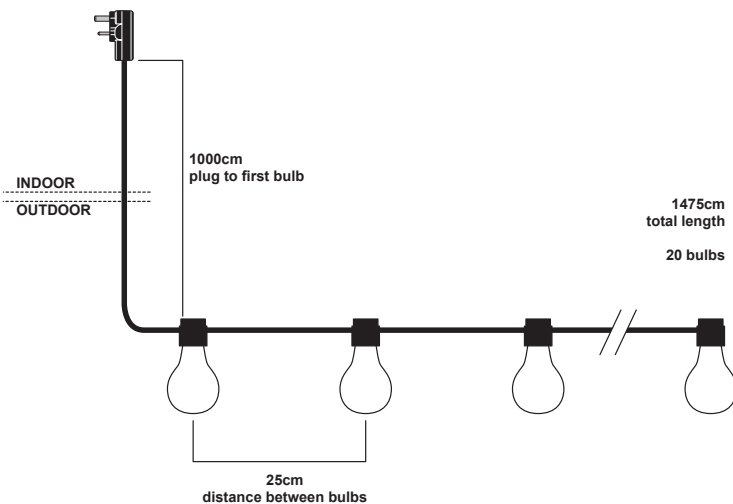

Konstsmide - LED light set 20 amber bulb - 2374-800EE

REFERENCE

- SKU: FCL-17969
- Supplier SKU: 2374-800EE
- Barcode: 7318302374808

CATEGORY

- Brand: Konstsmide
- Family: Festoon
- Category: Outdoor Lighting / Portable / Festoon Set

APPEARANCE

- Base: Black Plastic

DIMENSION

- Length: 14750mm
- Weight: .84kg

LIGHT SOURCE

- Lamp included: Yes
- Lamp detail: 20 x 3.6W LED E14 SES (included)
- Dimmer included
- Kelvin: 2400K (Warm White)
- Lumens: 6Lm
- Energy class: G
- Switch: No

SPECIFICATION

- Ingress protection: IP44
- Class: Class III - Safe Extra Low Voltage Power Source
- Voltage: 6V (driver included)

CONTACT