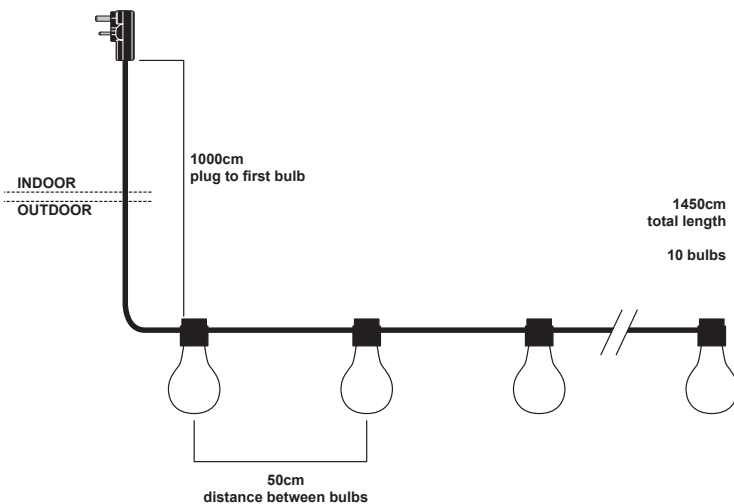

Konstsmide - LED light set 10 multicolour bulb - 2378-500EE

REFERENCE

- SKU: FCL-17970
- Supplier SKU: 2378-500EE
- Barcode: 7318302378509

CATEGORY

- Brand: Konstsmide
- Family: Festoon
- Category: Outdoor Lighting / Portable / Festoon Set

APPEARANCE

- Base: Black Plastic

DIMENSION

- Length: 14500mm
- Weight: .9kg

LIGHT SOURCE

- Lamp included: Yes
- Lamp detail: 10 x 6W LED E27 ES (included)
- Dimmer included
- Kelvin: 2800K (Warm White)
- Lumens: 16Lm
- Switch: No

SPECIFICATION

- Ingress protection: IP44
- Class: Class III - Safe Extra Low Voltage Power Source
- Voltage: 24V (driver included)

CONTACT