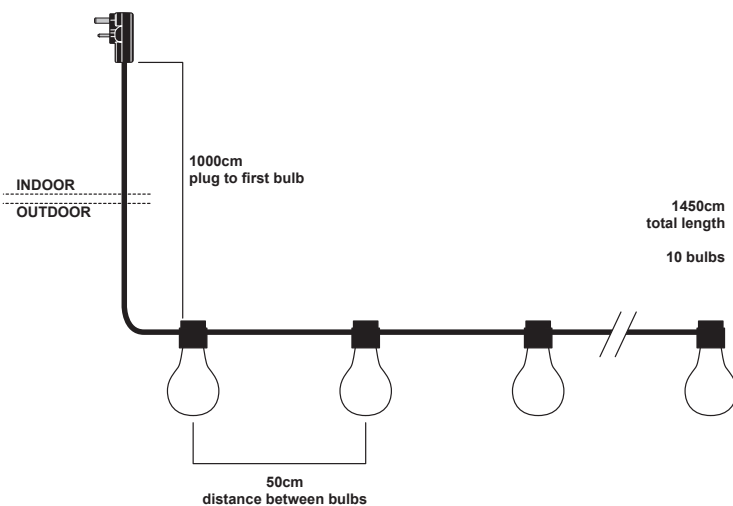

Konstsmide - LED light set 10 amber bulb - 2378-800EE

REFERENCE

- SKU: FCL-17971
- Supplier SKU: 2378-800EE
- Barcode: 7318302378806

CATEGORY

- Brand: Konstsmide
- Family: Festoon
- Category: Outdoor Lighting / Portable / Festoon Set

APPEARANCE

- Base: Black Plastic

DIMENSION

- Length: 14500mm
- Weight: .9kg

LIGHT SOURCE

- Lamp included: Yes
- Lamp detail: 10 x 6W LED E27 ES (included)
- Dimmer included
- Kelvin: 2400K (Warm White)
- Lumens: 16Lm
- Energy class: G
- Switch: No

SPECIFICATION

- Ingress protection: IP44
- Class: Class III - Safe Extra Low Voltage Power Source
- Voltage: 24V (driver included)

CONTACT