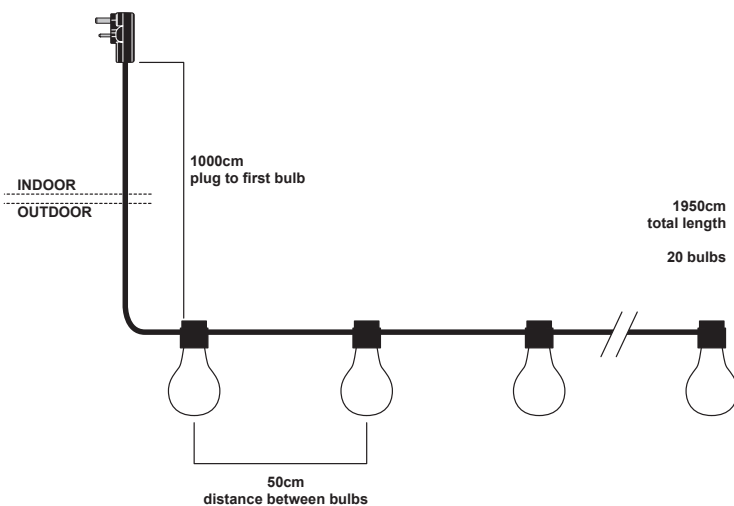

Konstsmide - LED light set 20 amber bulb - 2379-800EE

REFERENCE

- SKU: FCL-17973
- Supplier SKU: 2379-800EE
- Barcode: 7318302379803

CATEGORY

- Brand: Konstsmide
- Family: Festoon
- Category: Outdoor Lighting / Portable / Festoon Set

APPEARANCE

- Base: Black Plastic

DIMENSION

- Length: 19500mm
- Weight: 1.55kg

LIGHT SOURCE

- Lamp included: Yes
- Lamp detail: 20 x 7.2W LED E27 ES (included)
- Dimmer included
- Kelvin: 2400K (Warm White)
- Lumens: 16Lm
- Energy class: G
- Switch: No

SPECIFICATION

- Ingress protection: IP44
- Class: Class III - Safe Extra Low Voltage Power Source
- Voltage: 24V (driver included)

CONTACT