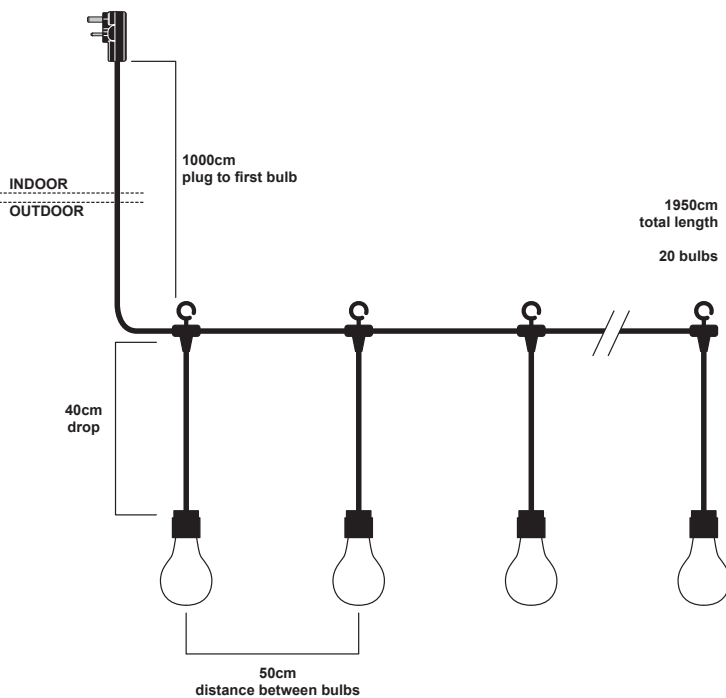

SPECIFICATION

- Ingress protection: IP44
- Class: Class III - Safe Extra Low Voltage Power Source
- Voltage: 24V (driver included)