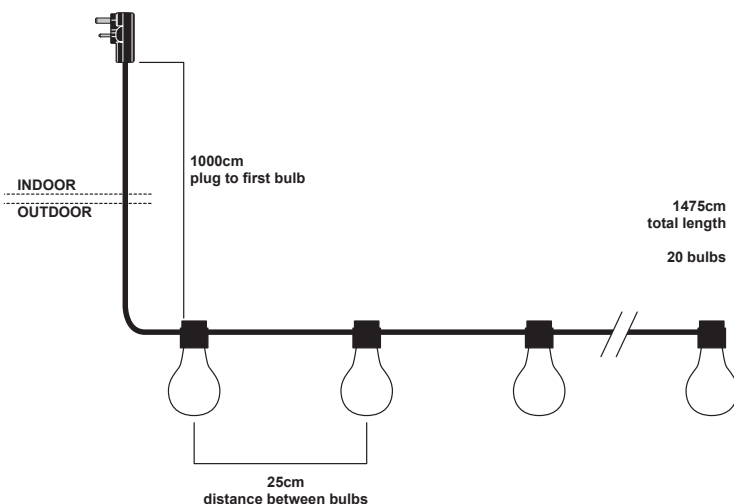

Konstsmide - Festoon LED light set 20 multicolour bulb - 2386-500EE

REFERENCE

- SKU: FCL-17976
- Supplier SKU: 2386-500EE
- Barcode: 7318302386504

CATEGORY

- Brand: Konstsmide
- Family: Festoon
- Category: Outdoor Lighting / Portable / Festoon Set

APPEARANCE

- Base: Black Plastic

DIMENSION

- Length: 14750mm
- Weight: .65kg

LIGHT SOURCE

- Lamp included: Yes
- Lamp detail: 20 x 3.6W LED E14 SES (included)
- Dimmer included
- Kelvin: 2800K (Warm White)
- Lumens: 6Lm
- Switch: No

SPECIFICATION

- Ingress protection: IP44
- Class: Class III - Safe Extra Low Voltage Power Source
- Voltage: 6V (driver included)

CONTACT