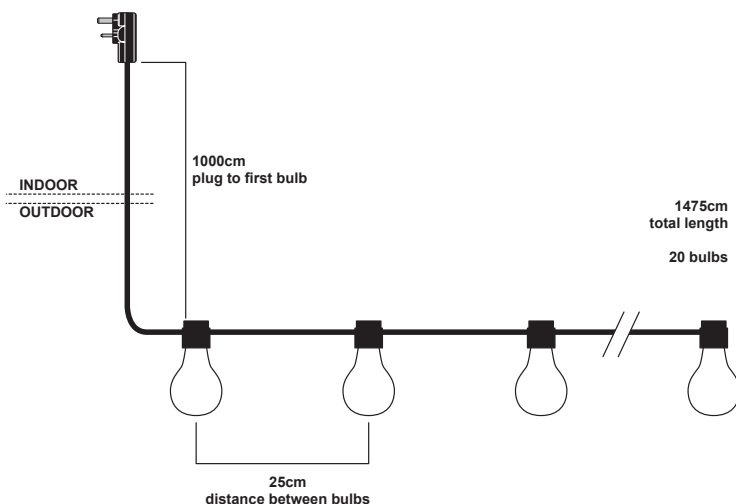

Konstsmide - Festoon LED light set 20 amber bulb - 2386-800EE

REFERENCE

- SKU: FCL-17977
- Supplier SKU: 2386-800EE
- Barcode: 7318302386801

CATEGORY

- Brand: Konstsmide
- Family: Festoon
- Category: Outdoor Lighting / Portable / Festoon Set

APPEARANCE

- Base: Black Plastic

DIMENSION

- Length: 14750mm
- Weight: .65kg

LIGHT SOURCE

- Lamp included: Yes
- Lamp detail: 20 x 3.6W LED E14 SES (included)
- Dimmer included
- Kelvin: 2400K (Warm White)
- Lumens: 6Lm
- Energy class: G
- Switch: No

SPECIFICATION

- Ingress protection: IP44
- Class: Class III - Safe Extra Low Voltage Power Source
- Voltage: 6V (driver included)

CONTACT