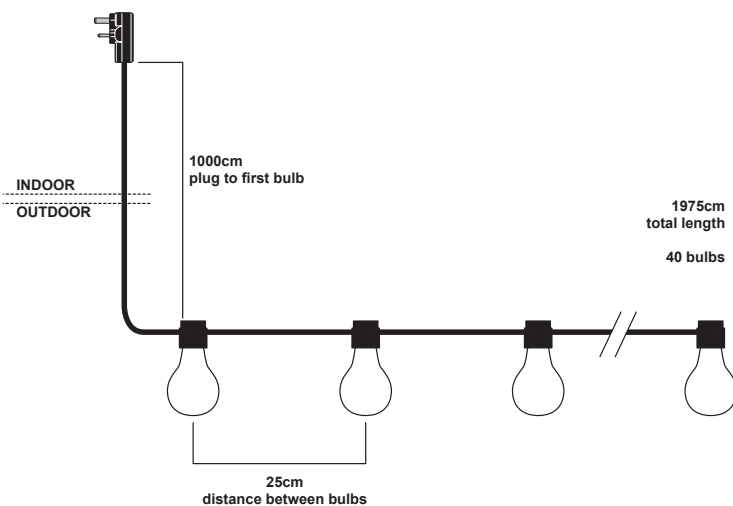

Konstsmide - Festoon LED light set 40 amber bulb - 2387-800EE

REFERENCE

- SKU: FCL-17979
- Supplier SKU: 2387-800EE
- Barcode: 7318302387808

CATEGORY

- Brand: Konstsmide
- Family: Festoon
- Category: Outdoor Lighting / Portable / Festoon Set

APPEARANCE

- Base: Black Plastic

DIMENSION

- Length: 19750mm
- Weight: 1kg

LIGHT SOURCE

- Lamp included: Yes
- Lamp detail: 40 x 3.6W LED E14 SES (included)
- Dimmer included
- Kelvin: 2400K (Warm White)
- Lumens: 6Lm
- Energy class: G
- Switch: No

SPECIFICATION

- Ingress protection: IP44
- Class: Class III - Safe Extra Low Voltage Power Source
- Voltage: 6V (driver included)

CONTACT