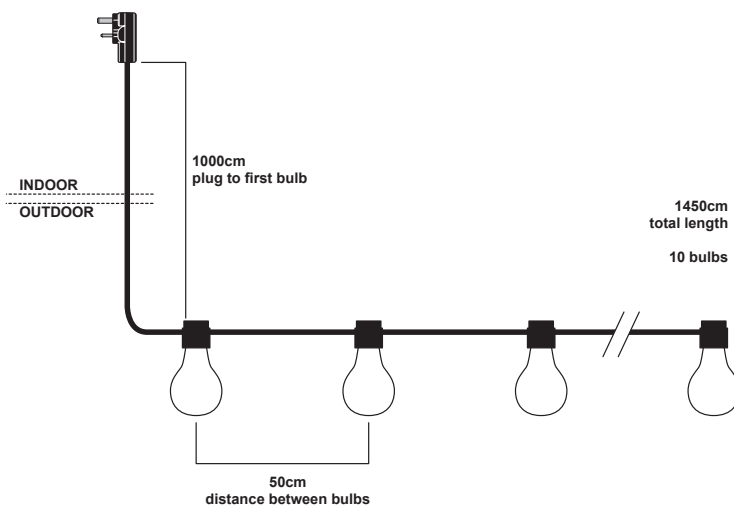

Konstsmide - LED light set 10 amber replaceable bulb - 2391-800EE

REFERENCE

- SKU: FCL-17980
- Supplier SKU: 2391-800EE
- Barcode: 7318302391805

CATEGORY

- Brand: Konstsmide
- Family: Festoon
- Category: Outdoor Lighting / Portable / Festoon Set

APPEARANCE

- Base: Black Plastic

DIMENSION

- Length: 14500mm
- Weight: .75kg

LIGHT SOURCE

- Lamp included: Yes
- Lamp detail: 10 x 6W LED E27 ES (included)
- Dimmer included
- Kelvin: 1800K (Warm White)
- Lumens: 33Lm
- Switch: No

SPECIFICATION

- Ingress protection: IP44
- Class: Class III - Safe Extra Low Voltage Power Source
- Voltage: 24V (driver included)

CONTACT