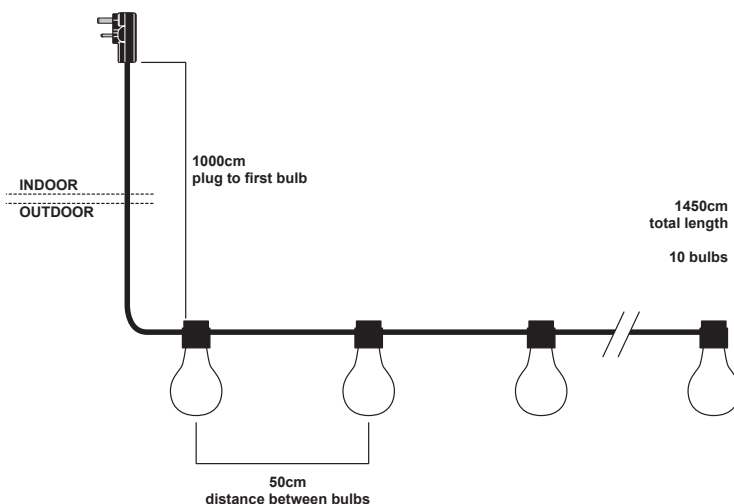

Konstsmide - LED light set 10 amber replaceable bulb - 2392-800EE

REFERENCE

- SKU: FCL-17981
- Supplier SKU: 2392-800EE
- Barcode: 7318302392802

CATEGORY

- Brand: Konstsmide
- Family: Festoon
- Category: Outdoor Lighting / Portable / Festoon Set

APPEARANCE

- Base: Black Plastic

DIMENSION

- Length: 14500mm
- Weight: 1.3kg

LIGHT SOURCE

- Lamp included: Yes
- Lamp detail: 10 x 7.2W LED E27 ES (included)
- Dimmer included
- Kelvin: 1800K (Warm White)
- Lumens: 62Lm
- Energy class: F
- Switch: No

SPECIFICATION

- Ingress protection: IP44
- Class: Class III - Safe Extra Low Voltage Power Source
- Voltage: 24V (driver included)

CONTACT