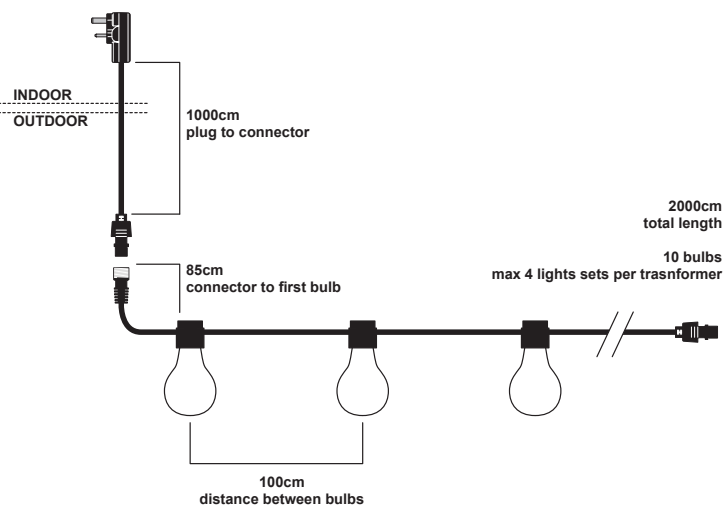

Konstsmide - LED starter light set 10 amber bulb - 2394-800EE

REFERENCE

- SKU: FCL-17983
- Supplier SKU: 2394-800EE
- Barcode: 7318302394806

CATEGORY

- Brand: Konstsmide
- Family: Festoon
- Category: Outdoor Lighting / Portable / Festoon Set

APPEARANCE

- Base: Black Plastic

DIMENSION

- Length: 20000mm
- Weight: 1.5kg

LIGHT SOURCE

- Lamp included: Yes
- Lamp detail: 10 x 15W LED E27 ES (included)
- Dimmer included
- Kelvin: 1800K (Warm White)
- Lumens: 46Lm
- Switch: No

SPECIFICATION

- Ingress protection: IP44
- Class: Class III - Safe Extra Low Voltage Power Source
- Voltage: 24V (driver included)

CONTACT