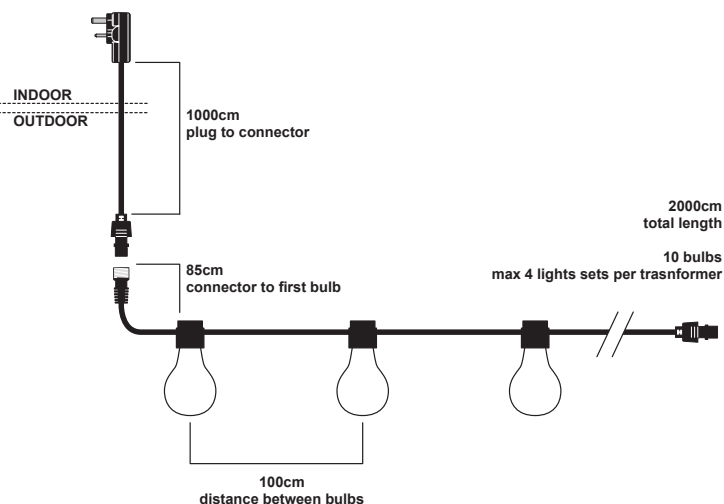

Konstsmide - LED starter light set 10 amber bulb - 2396-800EE

REFERENCE

- SKU: FCL-17985
- Supplier SKU: 2396-800EE
- Barcode: 7318302396800

CATEGORY

- Brand: Konstsmide
- Family: Festoon
- Category: Outdoor Lighting / Portable / Festoon Set

APPEARANCE

- Base: Black Plastic

DIMENSION

- Length: 20000mm
- Weight: .9kg

LIGHT SOURCE

- Lamp included: Yes
- Lamp detail: 10 x 12W LED E27 ES (included)
- Dimmer included
- Kelvin: 2000K (Warm White)
- Lumens: 16Lm
- Energy class: G
- Switch: No

SPECIFICATION

- Ingress protection: IP44
- Class: Class III - Safe Extra Low Voltage Power Source
- Voltage: 24V (driver included)

CONTACT