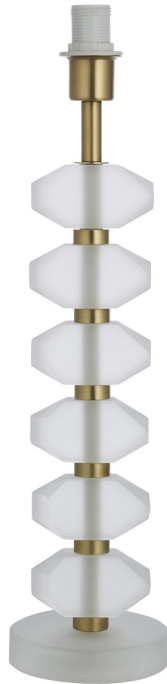

Endon Lighting - Annabelle - 93003 - Clear & Gold Base Only Table Lamp

REFERENCE

- SKU: FCL-18107
- Supplier SKU: 93003
- Barcode: 5016087150663

DESCRIPTION

A stunning table base with frosted crystal glass and brushed gold plated metal work. Supplied with inline switch ideal for use on a bedside or hallway table. Combine with a shade to personal to the desired style.

CATEGORY

- Brand:
- Family: Annabelle
- Category: Indoor Lighting / Table / Base Only

APPEARANCE

- Base: Frosted Crystal Glass
- Detail: Satin Brushed Gold Plate

DIMENSION

- Height: 445mm
- Diameter: 110mm
- Weight: 1.92kg

LIGHT SOURCE

- Lamp included: No
- Lamp detail: 7W Max LED E14 SES (required)
- Non-dimmable
- Switch: In-line On/Off Switch

SPECIFICATION

- Ingress protection: IP20
- Class: Class II - Double Insulated, No Earth
- Voltage: 240V