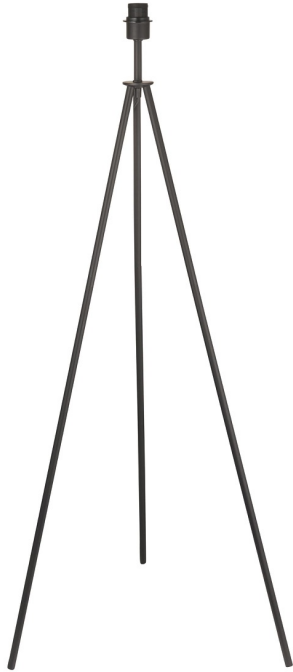

Endon Lighting - Tripod - 95153 - Black Base Only Floor Lamp

REFERENCE

- SKU: FCL-18117
- Supplier SKU: 95153
- Barcode: 5016087155149

DESCRIPTION

Modern design tripod floor in stylish matt black painted finish. Inline on/off foot switch with 2 metre black flex a must have easy to place, timeless piece. Tailor the design by selecting from our range of fabric shades to complement your interior. Perfect for use with E27 LED lamps.

CATEGORY

- Brand: Endon Lighting
- Family: Tripod
- Category: Indoor Lighting / Floor / Base Only

APPEARANCE

- Base: Matt Black Paint

DIMENSION

- Height: 1290mm
- Diameter: 650mm
- Weight: 1.54kg

LIGHT SOURCE

- Lamp included: No
- Lamp detail: 10W Max LED E27 ES (required)
- Non-dimmable
- Energy class: Not applicable
- Switch: In-line On/Off Foot Switch

SPECIFICATION

- Ingress protection: IP20
- Class: Class II - Double Insulated, No Earth
- Voltage: 240V