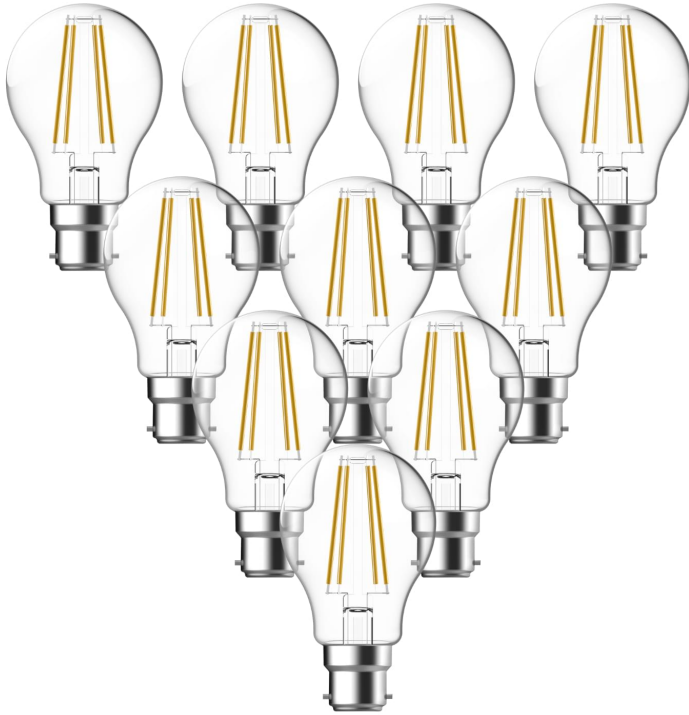

## 10 x 6.8W LED B22 Filament Light Bulbs - Warm White

### REFERENCE

- SKU: FCL-18578X10

### DESCRIPTION

10 x 6.8W LED B22 Filament Light Bulbs in Warm White.

### DIMENSION

- Height: 102mm
- Diameter: 60mm
- Weight: 350g