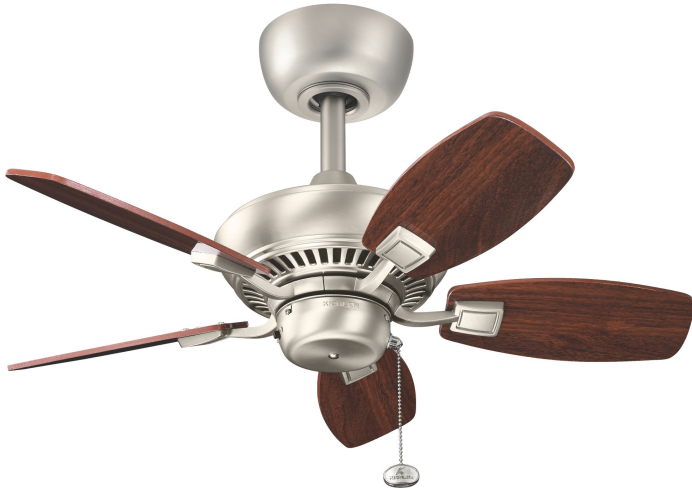

Kichler Lighting - Canfield - KLF-CANFIELD-30-BN - Brushed Nickel Walnut Pull Cord Ceiling Fan

REFERENCE

- SKU: FCL-18606
- Supplier SKU: KLF-CANFIELD-30-BN
- Barcode: 5024005443919

DESCRIPTION

Elstead is very proud to bring a new collection of Kichler ceiling fans to market.

CATEGORY

- Brand: Kichler Lighting
- Family: Canfield
- Category: Indoor Lighting / Ceiling / Fan

APPEARANCE

- Base: Brushed Nickel Plate
- Detail: Walnut Paint

DIMENSION

- Height: 380mm
- Diameter: 760mm
- Weight: 6.5kg

LIGHT SOURCE

- Energy class: Not applicable
- Switch: Pull Cord On/Off Switch

SPECIFICATION

- Ingress protection: IP20
- Class: Class I - Single Insulated, Earthed
- Voltage: 240V

CONTACT