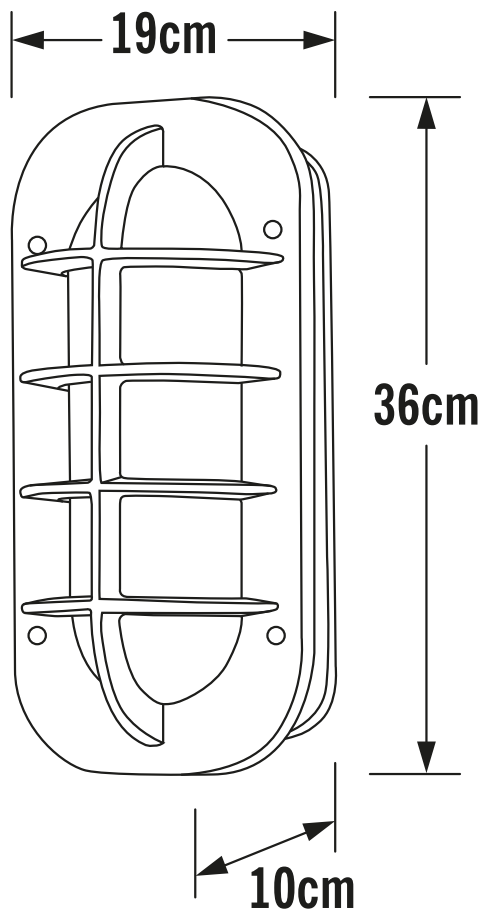

Konstsmide - Loke - 514-752 - Black Outdoor Bulkhead Light

REFERENCE

- SKU: FCL-19085
- Supplier SKU: 514-752
- Barcode: 7318305147522

CATEGORY

- Brand: Konstsmide
- Family: Loke
- Category: Outdoor Lighting / Wall / Bulkhead

APPEARANCE

- Base: Black Paint

DIMENSION

- Height: 360mm
- Width: 190mm
- Depth: 100mm
- Weight: 2.65kg

LIGHT SOURCE

- Lamp included: No
- Lamp detail: 60W Max E27 ES (required)
- Dimmable
- Energy class: Not applicable
- Switch: No