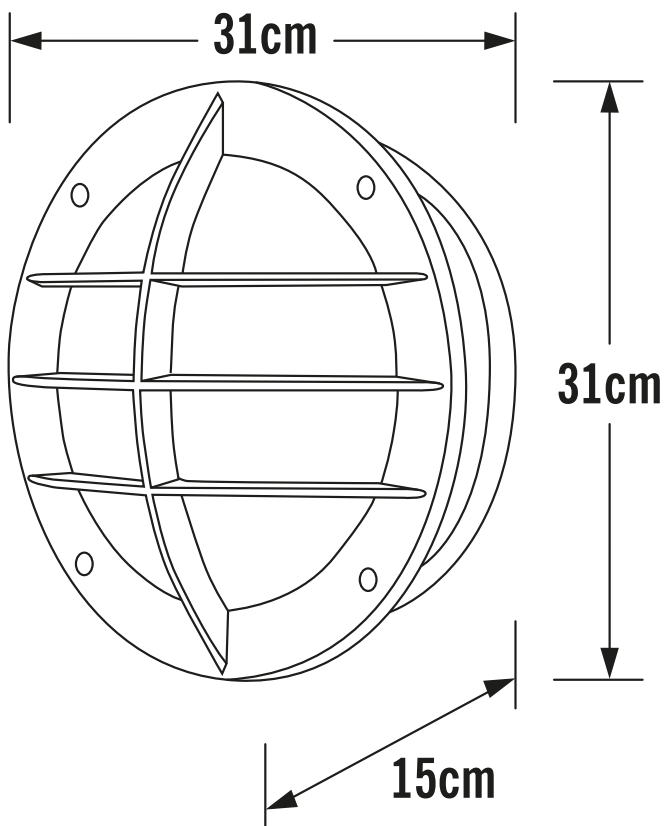

SPECIFICATION

- Ingress protection: IP23
- Class: Class I - Single Insulated, Earthed
- Voltage: 230V