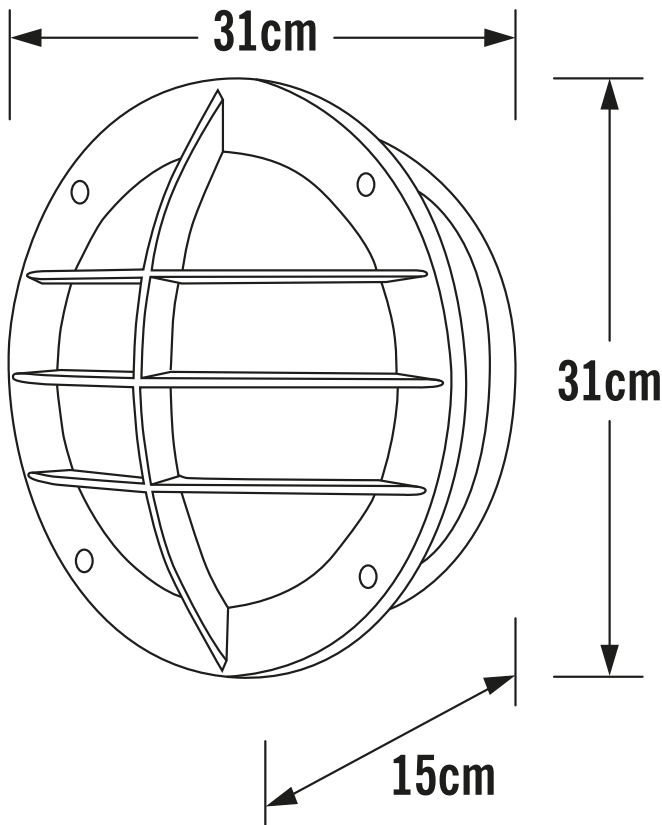

SPECIFICATION

- Ingress protection: IP23
- Class: Class I - Single Insulated, Earthed
- Voltage: 230V