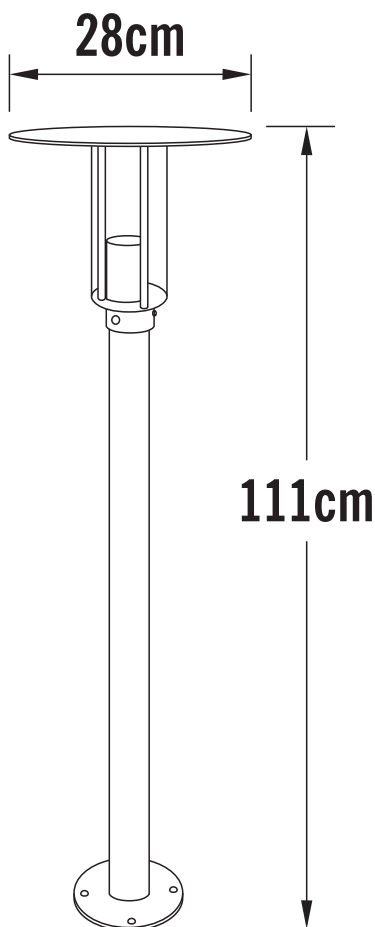

Konstsmide - Mode - 702-320 - LED Galvanized Zinc Clear IP54 Outdoor Post Light

REFERENCE

- SKU: FCL-19088
- Supplier SKU: 702-320
- Barcode: 7318307023206

CATEGORY

- Brand: Konstsmide
- Family: Mode
- Category: Outdoor Lighting / Post & Pedestal / Post

APPEARANCE

- Base: Galvanized Zinc
- Shade: Clear PC

DIMENSION

- Height: 1110mm
- Width: 280mm
- Depth: 280mm
- Weight: 7.1kg

LIGHT SOURCE

- Lamp included: Yes
- Lamp detail: 8W LED (included)
- Dimmable
- Kelvin: 3000K (Warm White)
- Lumens: 700Lm
- Lamp hours: 30,000Hrs
- Colour render index: 80CRI
- Energy class: F
- Switch: No

SPECIFICATION

- Ingress protection: IP54
- Class: Class I - Single Insulated, Earthed
- Voltage: 230V

CONTACT