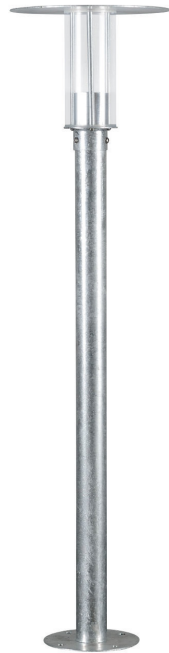

Konstsmide - Mode - 702-320 - LED Galvanized Zinc Clear IP54 Outdoor Post Light

REFERENCE

- SKU: FCL-19088
- Supplier SKU: 702-320
- Barcode: 7318307023206

CATEGORY

- Brand: Konstsmide
- Family: Mode
- Category: Outdoor Lighting / Post & Pedestal / Post

APPEARANCE

- Base: Galvanized Zinc
- Shade: Clear PC

DIMENSION

- Height: 1110mm
- Width: 280mm
- Depth: 280mm
- Weight: 7.1kg

LIGHT SOURCE

- Lamp included: Yes
- Lamp detail: 8W LED (included)
- Dimmable
- Kelvin: 3000K (Warm White)
- Lumens: 700Lm
- Lamp hours: 30,000Hrs
- Colour render index: 80CRI
- Energy class: F
- Switch: No