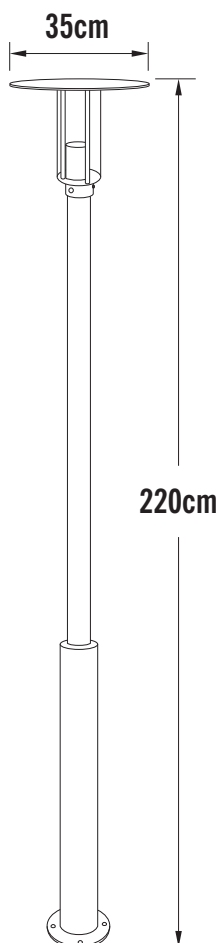

SPECIFICATION

- Ingress protection: IP54
- Class: Class I - Single Insulated, Earthed
- Voltage: 230V