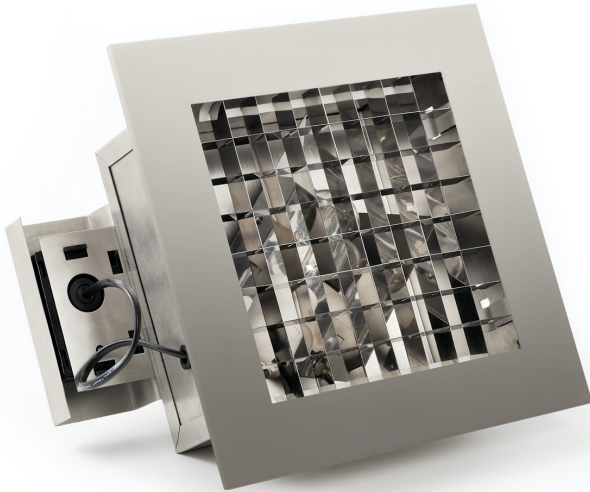

Konstsmide - Recess - 7092-000 - Stainless Steel Outdoor Recessed Downlight

REFERENCE

- SKU: FCL-19090
- Supplier SKU: 7092-000
- Barcode: 7318307092004

CATEGORY

- Brand: Konstsmide
- Family: Recess
- Category: Outdoor Lighting / Recessed / Ceiling

APPEARANCE

- Base: Polished Stainless Steel

DIMENSION

- Height: 140mm
- Width: 270mm
- Depth: 270mm
- Weight: 2.13kg

LIGHT SOURCE

- Lamp included: No
- Lamp detail: 75W Max E27 ES (required)
- Dimmable
- Energy class: Not applicable
- Switch: No

SPECIFICATION

- Ingress protection: IP23
- Class: Class I - Single Insulated, Earthed
- Voltage: 230V

CONTACT