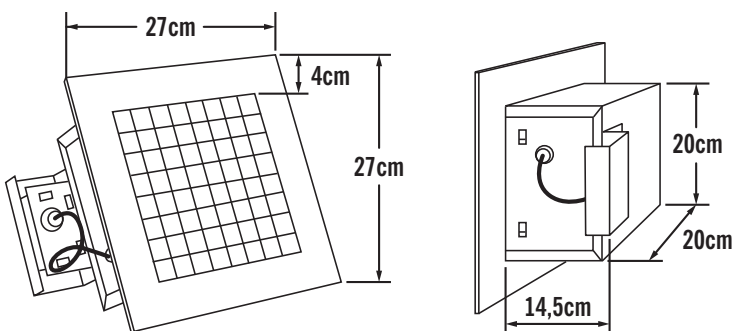

Konstsmide - Recess - 7092-200 - White Outdoor Recessed Downlight

REFERENCE

- SKU: FCL-19091
- Supplier SKU: 7092-200
- Barcode: 7318307092202

CATEGORY

- Brand: Konstsmide
- Family: Recess
- Category: Outdoor Lighting / Recessed / Ceiling

APPEARANCE

- Base: Matt White Paint

DIMENSION

- Height: 140mm
- Width: 270mm
- Depth: 270mm
- Weight: 2.13kg

LIGHT SOURCE

- Lamp included: No
- Lamp detail: 75W Max E27 ES (required)
- Dimmable
- Energy class: Not applicable
- Switch: No

SPECIFICATION

- Ingress protection: IP23
- Class: Class I - Single Insulated, Earthed
- Voltage: 230V

CONTACT