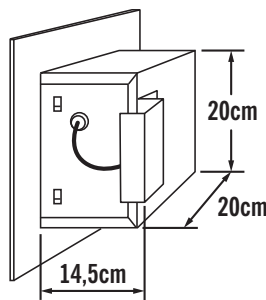

Konstsmide - Recess - 7092-900 - Copper Outdoor Recessed Downlight

REFERENCE

- SKU: FCL-19092
- Supplier SKU: 7092-900
- Barcode: 7318307092905

CATEGORY

- Brand: Konstsmide
- Family: Recess
- Category: Outdoor Lighting / Recessed / Ceiling

APPEARANCE

- Base: Polished Copper Plate

DIMENSION

- Height: 140mm
- Width: 270mm
- Depth: 270mm
- Weight: 2.13kg

LIGHT SOURCE

- Lamp included: No
- Lamp detail: 75W Max E27 ES (required)
- Dimmable
- Energy class: Not applicable
- Switch: No

SPECIFICATION

- Ingress protection: IP23
- Class: Class I - Single Insulated, Earthed
- Voltage: 230V

CONTACT