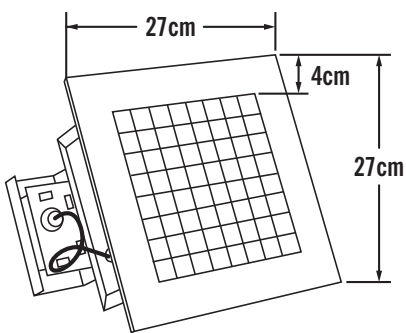

Konstsmide - Recess - 7092-900 - Copper Outdoor Recessed Downlight

REFERENCE

- SKU: FCL-19092
- Supplier SKU: 7092-900
- Barcode: 7318307092905

CATEGORY

- Brand: Konstsmide
- Family: Recess
- Category: Outdoor Lighting / Recessed / Ceiling

APPEARANCE

- Base: Polished Copper Plate

DIMENSION

- Height: 140mm
- Width: 270mm
- Depth: 270mm
- Weight: 2.13kg

LIGHT SOURCE

- Lamp included: No
- Lamp detail: 75W Max E27 ES (required)
- Dimmable
- Energy class: Not applicable
- Switch: No

SPECIFICATION

- Ingress protection: IP23
- Class: Class I - Single Insulated, Earthed
- Voltage: 230V

CONTACT