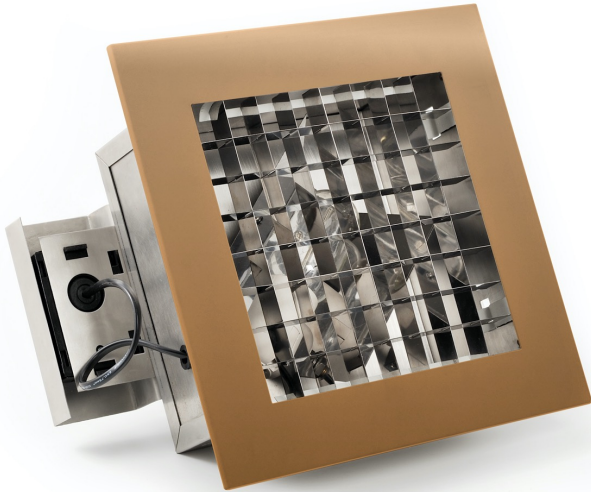

Konstsmide - Recess - 7092-900 - Copper Outdoor Recessed Downlight

REFERENCE

- SKU: FCL-19092
- Supplier SKU: 7092-900
- Barcode: 7318307092905

CATEGORY

- Brand: Konstsmide
- Family: Recess
- Category: Outdoor Lighting / Recessed / Ceiling

APPEARANCE

- Base: Polished Copper Plate

DIMENSION

- Height: 140mm
- Width: 270mm
- Depth: 270mm
- Weight: 2.13kg

LIGHT SOURCE

- Lamp included: No
- Lamp detail: 75W Max E27 ES (required)
- Dimmable
- Energy class: Not applicable
- Switch: No

SPECIFICATION

- Ingress protection: IP23
- Class: Class I - Single Insulated, Earthed
- Voltage: 230V

CONTACT