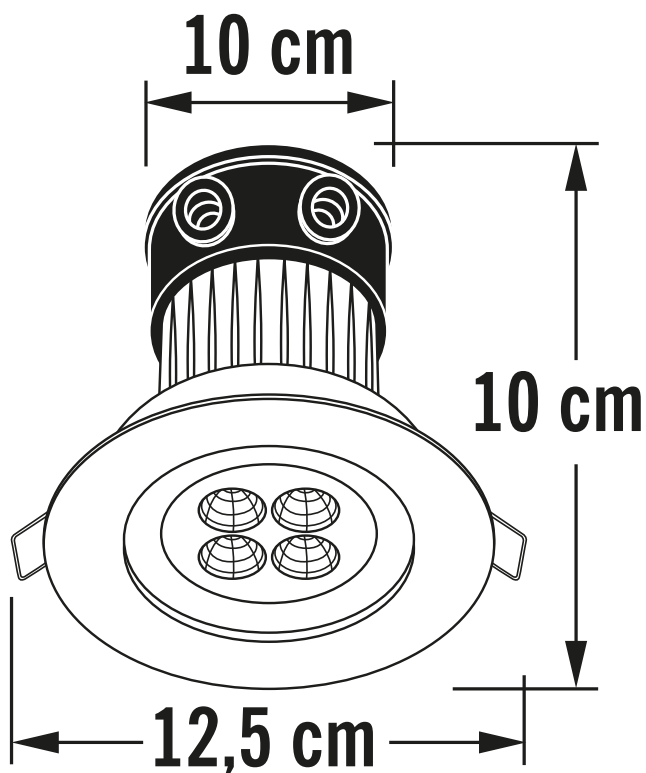

SPECIFICATION

- Ingress protection: IP44
- Class: Class I - Single Insulated, Earthed
- Voltage: 230V