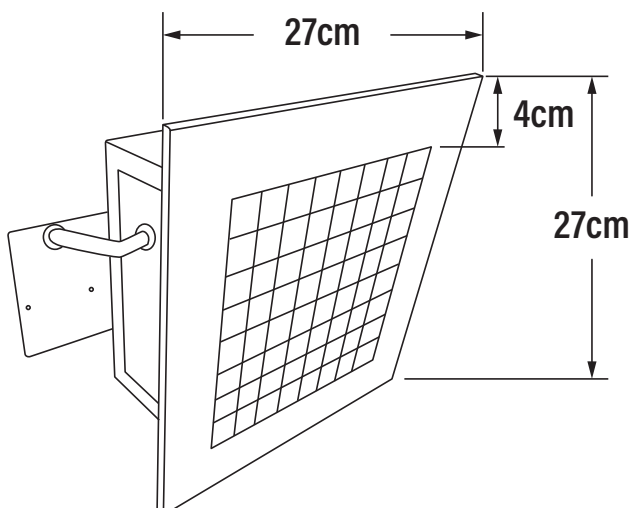

SPECIFICATION

- Ingress protection: IP44
- Class: Class I - Single Insulated, Earthed
- Voltage: 230V