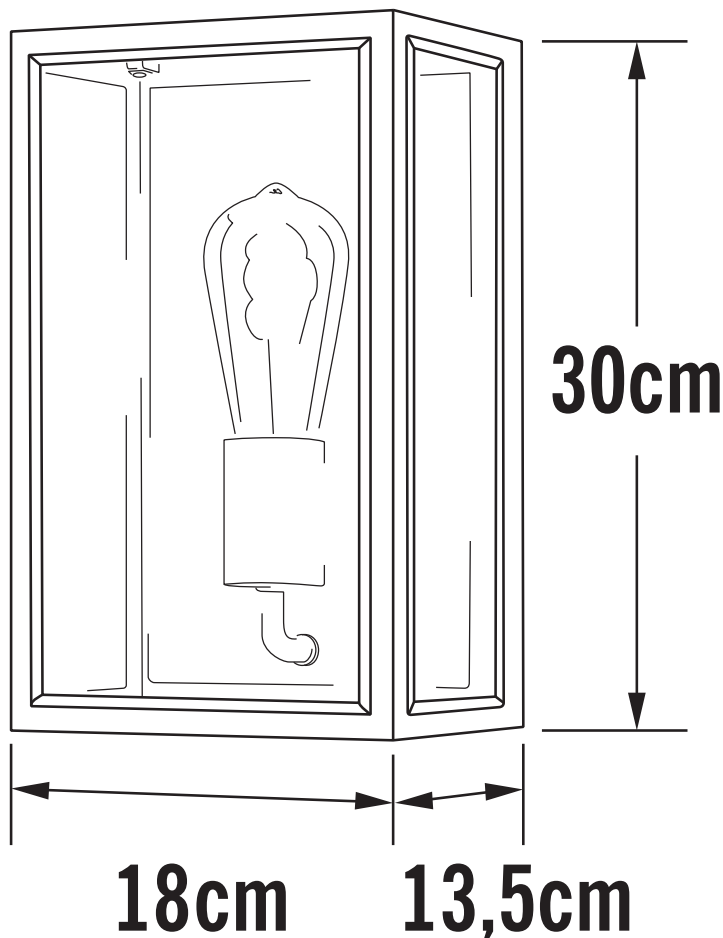

SPECIFICATION

- Ingress protection: IP44
- Class: Class I - Single Insulated, Earthed
- Voltage: 230V