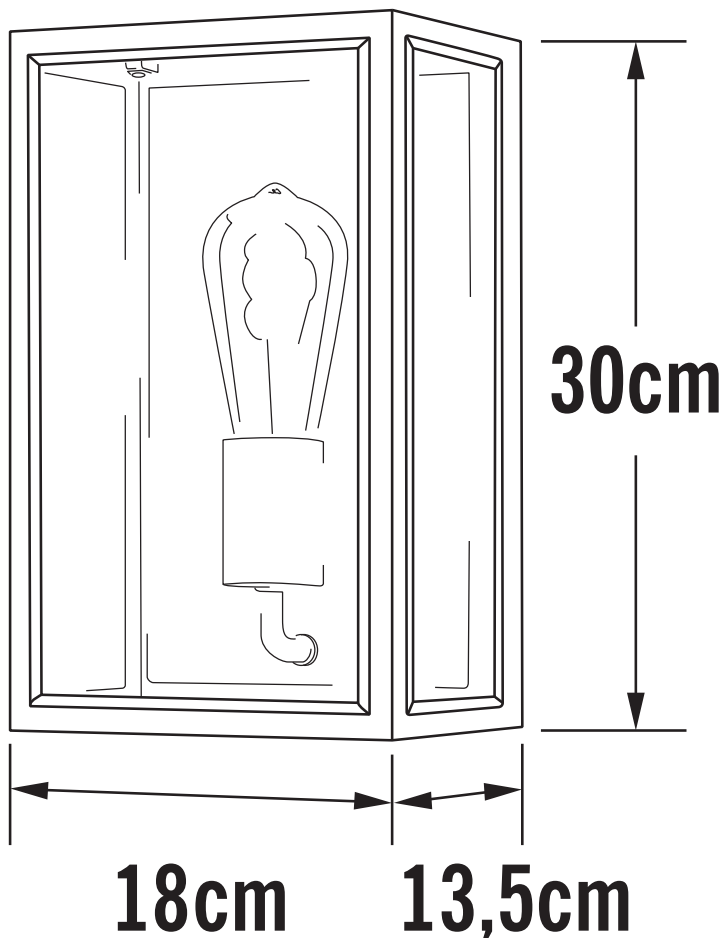

SPECIFICATION

- Ingress protection: IP44
- Class: Class I - Single Insulated, Earthed
- Voltage: 230V