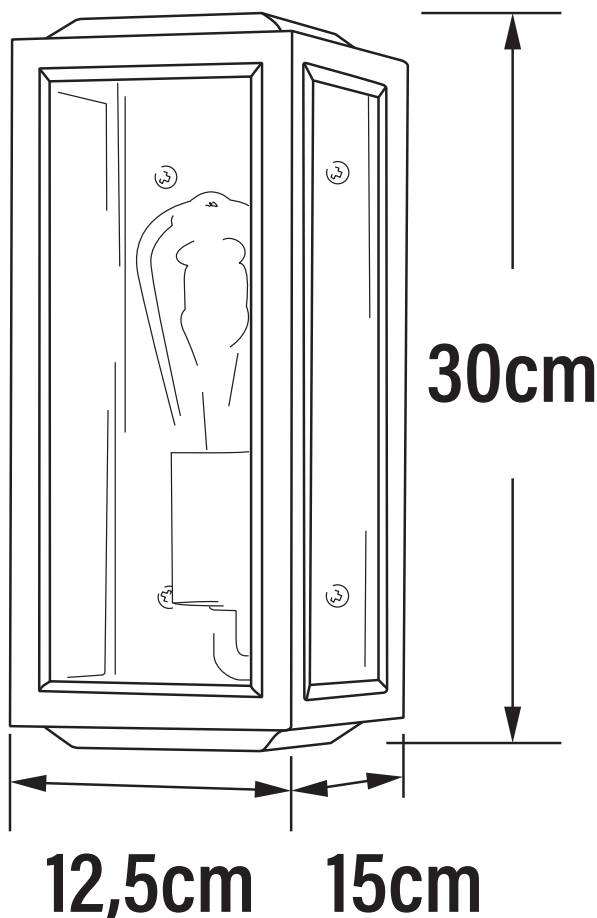

SPECIFICATION

- Ingress protection: IP44
- Class: Class I - Single Insulated, Earthed
- Voltage: 230V