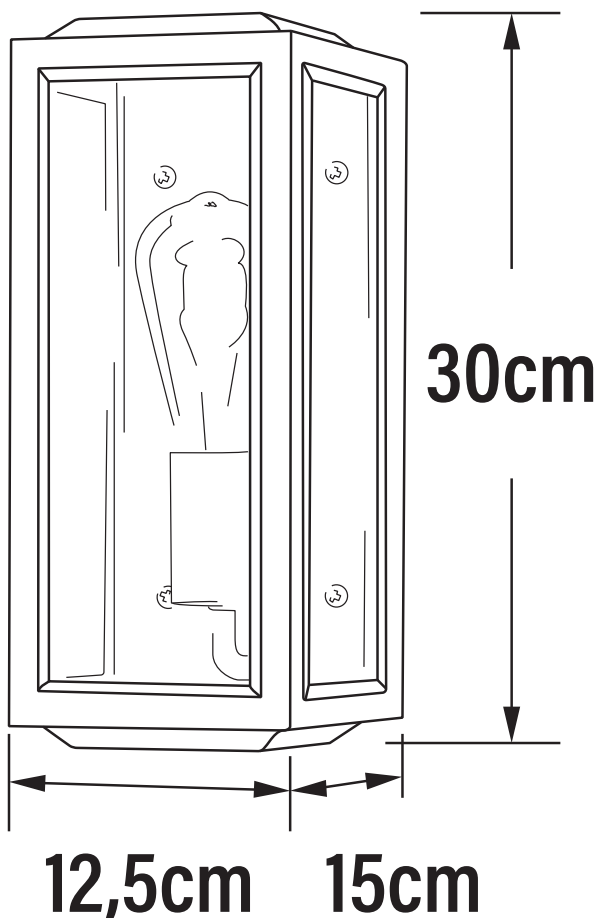

SPECIFICATION

- Ingress protection: IP44
- Class: Class I - Single Insulated, Earthed
- Voltage: 230V