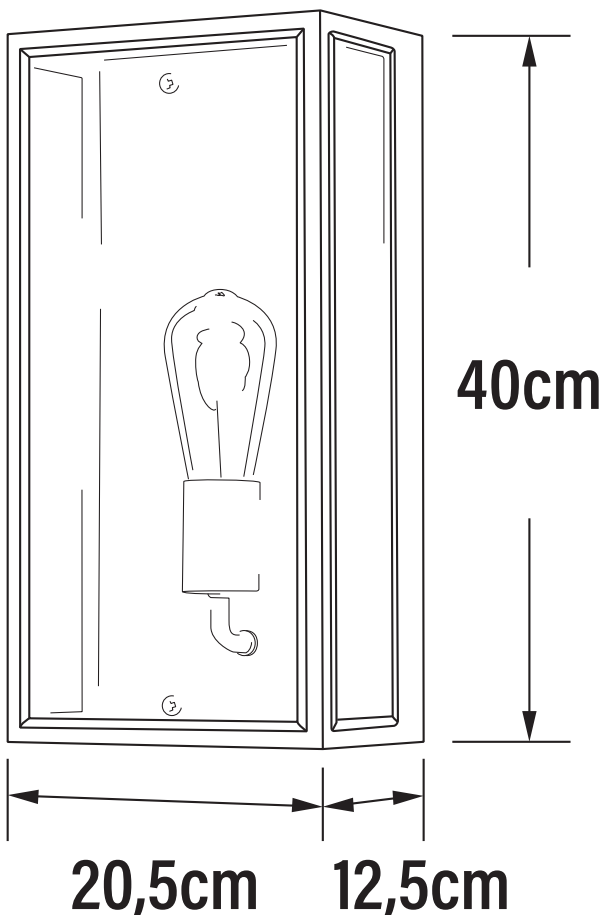

SPECIFICATION

- Ingress protection: IP44
- Class: Class I - Single Insulated, Earthed
- Voltage: 230V