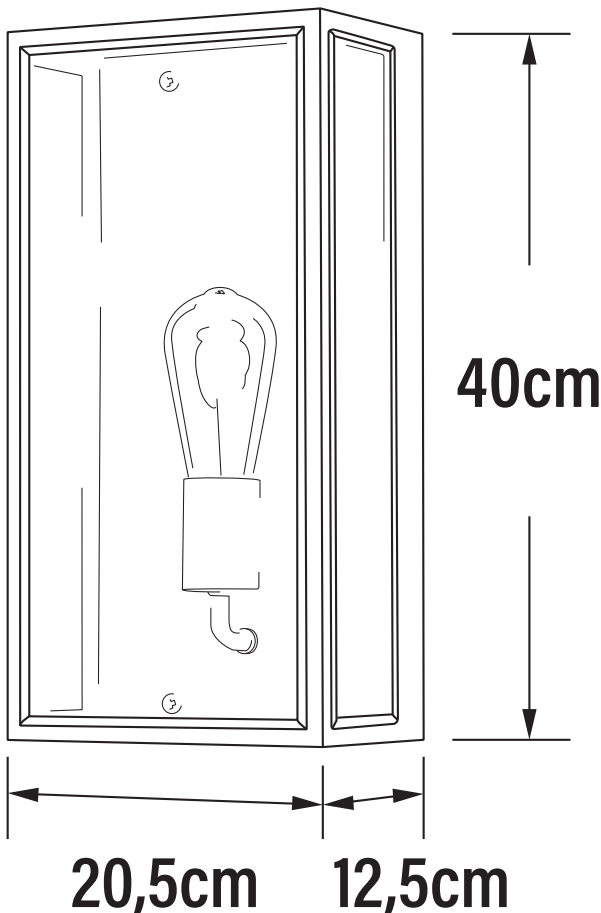

SPECIFICATION

- Ingress protection: IP44
- Class: Class I - Single Insulated, Earthed
- Voltage: 230V