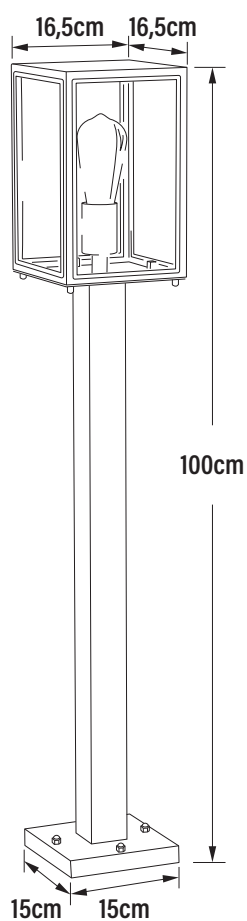

Konstsmide - Carpi - 7350-750 - Black Clear Glass IP44 Outdoor Post Light

REFERENCE

- SKU: FCL-19103
- Supplier SKU: 7350-750
- Barcode: 7318307350753

CATEGORY

- Brand: Konstsmide
- Family: Carpi
- Category: Outdoor Lighting / Post & Pedestal / Post

APPEARANCE

- Base: Black Paint
- Shade: Clear Glass

DIMENSION

- Height: 1000mm
- Width: 160mm
- Depth: 160mm
- Weight: 5.53kg

LIGHT SOURCE

- Lamp included: No
- Lamp detail: 60W Max E27 ES (required)
- Dimmable
- Energy class: Not applicable
- Switch: No

SPECIFICATION

- Ingress protection: IP44
- Class: Class I - Single Insulated, Earthed
- Voltage: 230V

CONTACT