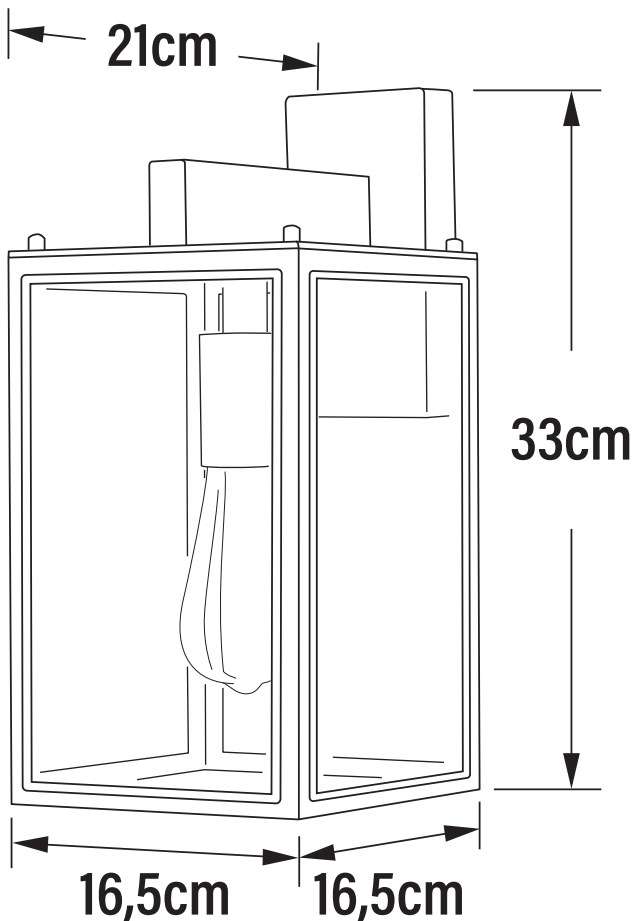

SPECIFICATION

- Class: Class I - Single Insulated, Earthed
- Voltage: 230V