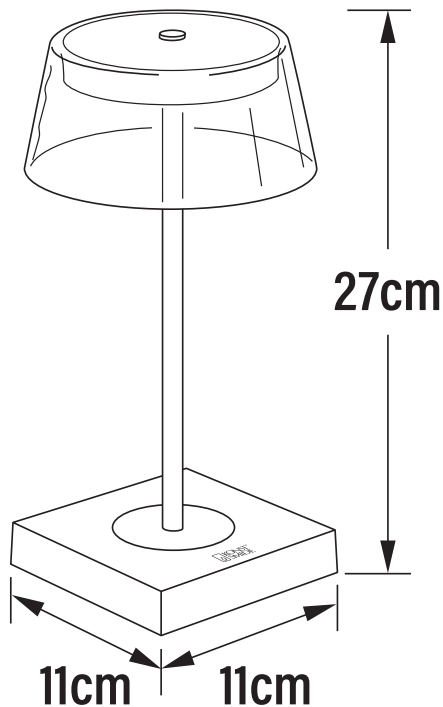

Konstsmide - Scilla - 7816-250 - LED White IP54 Battery Outdoor Portable Lamp

REFERENCE

- SKU: FCL-19112
- Supplier SKU: 7816-250
- Barcode: 7318307816259

CATEGORY

- Brand: Konstsmide
- Family: Scilla
- Category: Outdoor Lighting / Portable / Table

APPEARANCE

- Base: White Paint

DIMENSION

- Height: 270mm
- Width: 110mm
- Depth: 110mm
- Weight: .93kg

LIGHT SOURCE

- Lamp included: Yes
- Lamp detail: 2.5W LED (included)
- Dimmer included
- Kelvin: 2700/3000K (Tunable)
- Lumens: 110Lm
- Lamp hours: 20,000Hrs
- Colour render index: 80CRI
- Switch: No

SPECIFICATION

- Ingress protection: IP54
- Class: Class III - Safe Extra Low Voltage Power Source
- Voltage: 12V (battery operated, included)

CONTACT