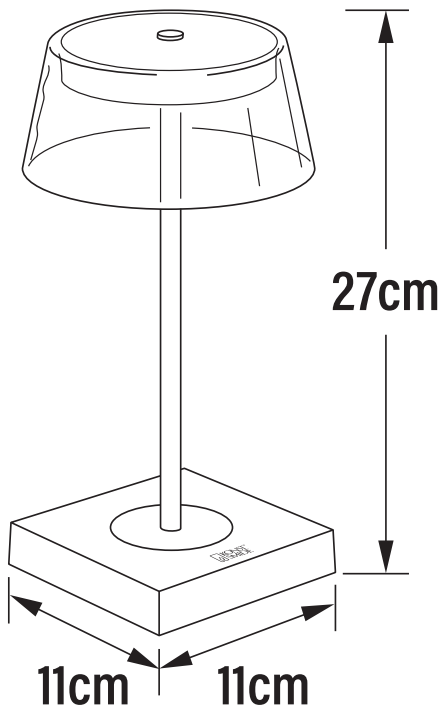

Konstsmide - Scilla - 7816-750 - LED Black IP54 Battery Outdoor Portable Lamp

REFERENCE

- SKU: FCL-19113
- Supplier SKU: 7816-750
- Barcode: 7318307816754

CATEGORY

- Brand: Konstsmide
- Family: Scilla
- Category: Outdoor Lighting / Portable / Table

APPEARANCE

- Base: Black Paint

DIMENSION

- Height: 270mm
- Width: 110mm
- Depth: 110mm
- Weight: .93kg

LIGHT SOURCE

- Lamp included: Yes
- Lamp detail: 2.5W LED (included)
- Dimmer included
- Kelvin: 2700/3000K (Tunable)
- Lumens: 110Lm
- Lamp hours: 20,000Hrs
- Colour render index: 80CRI
- Switch: No

SPECIFICATION

- Ingress protection: IP54
- Class: Class III - Safe Extra Low Voltage Power Source
- Voltage: 12V (battery operated, included)

CONTACT