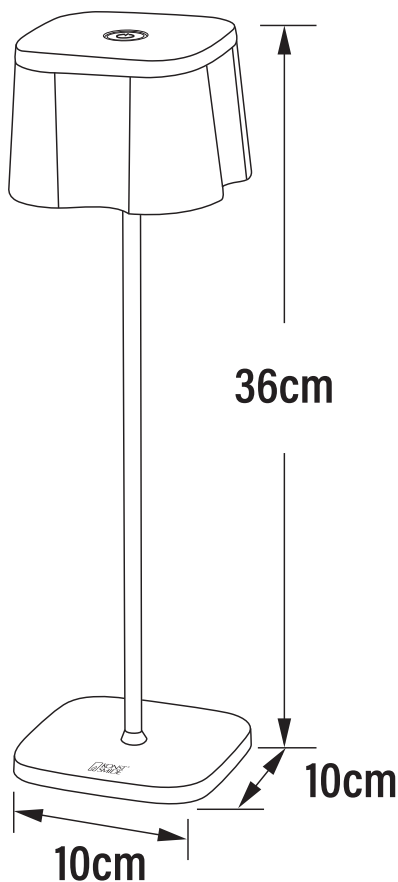

Konstsmide - Nice - 7818-750 - LED Black IP54 Battery Outdoor Portable Lamp

REFERENCE

- SKU: FCL-19114
- Supplier SKU: 7818-750
- Barcode: 7318307818758

CATEGORY

- Brand: Konstsmide
- Family: Nice
- Category: Outdoor Lighting / Portable / Table

APPEARANCE

- Base: Black Paint

DIMENSION

- Height: 360mm
- Width: 100mm
- Depth: 100mm
- Weight: 1.47kg

LIGHT SOURCE

- Lamp included: Yes
- Lamp detail: 2.5W LED (included)
- Dimmer included
- Kelvin: 2700/3000K (Tunable)
- Lumens: 120Lm
- Lamp hours: 20,000Hrs
- Colour render index: 80CRI
- Switch: No

SPECIFICATION

- Ingress protection: IP54
- Class: Class III - Safe Extra Low Voltage Power Source
- Voltage: 12V (battery operated, included)

CONTACT