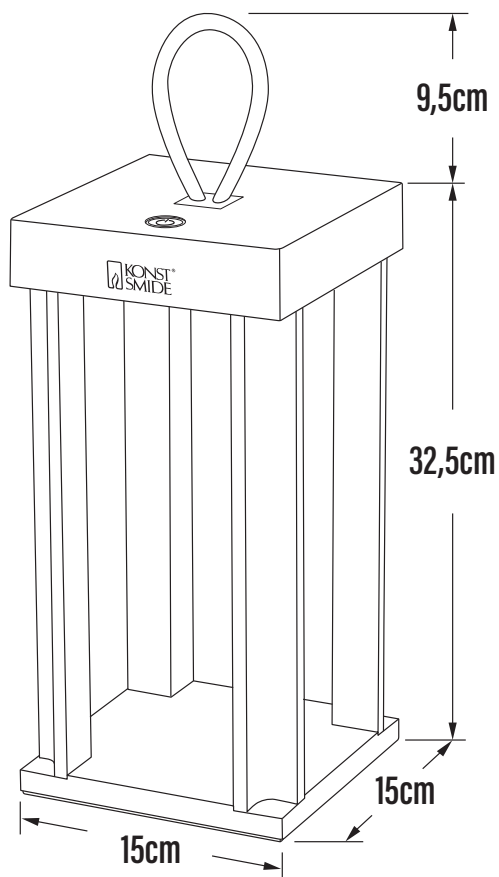

Konstsmide - Cannes - 7819-750 - LED Black IP54 Battery Outdoor Portable Lamp

REFERENCE

- SKU: FCL-19116
- Supplier SKU: 7819-750
- Barcode: 7318307819755

CATEGORY

- Brand: Konstsmide
- Family: Cannes
- Category: Outdoor Lighting / Portable / Table

APPEARANCE

- Base: Black Paint

DIMENSION

- Height: 420mm
- Width: 150mm
- Depth: 150mm
- Weight: 2.3kg

LIGHT SOURCE

- Lamp included: Yes
- Lamp detail: 2.2W LED (included)
- Dimmer included
- Kelvin: 3000K (Warm White)
- Lumens: 180Lm
- Lamp hours: 20,000Hrs
- Colour render index: 80CRI
- Switch: No

SPECIFICATION

- Ingress protection: IP54
- Class: Class III - Safe Extra Low Voltage Power Source
- Voltage: 12V (battery operated, included)

CONTACT