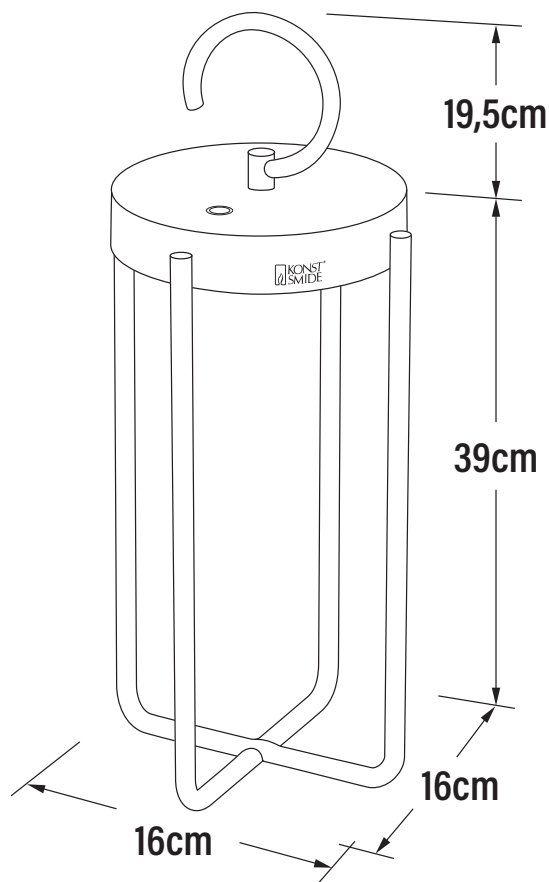

Konstsmide - Manorola - 7820-750 - LED Black IP54 Battery Outdoor Portable Lamp

REFERENCE

- SKU: FCL-19118
- Supplier SKU: 7820-750
- Barcode: 7318307820751

CATEGORY

- Brand: Konstsmide
- Family: Manorola
- Category: Outdoor Lighting / Portable / Table

APPEARANCE

- Base: Black Paint

DIMENSION

- Height: 390mm
- Width: 15mm
- Depth: 155mm
- Weight: 1.83kg

LIGHT SOURCE

- Lamp included: Yes
- Lamp detail: 2.2W LED (included)
- Dimmer included
- Kelvin: 2700/3000K (Tunable)
- Lumens: 140Lm
- Lamp hours: 20,000Hrs
- Colour render index: 80CRI
- Switch: No

SPECIFICATION

- Ingress protection: IP54
- Class: Class III - Safe Extra Low Voltage Power Source
- Voltage: 12V (battery operated, included)

CONTACT