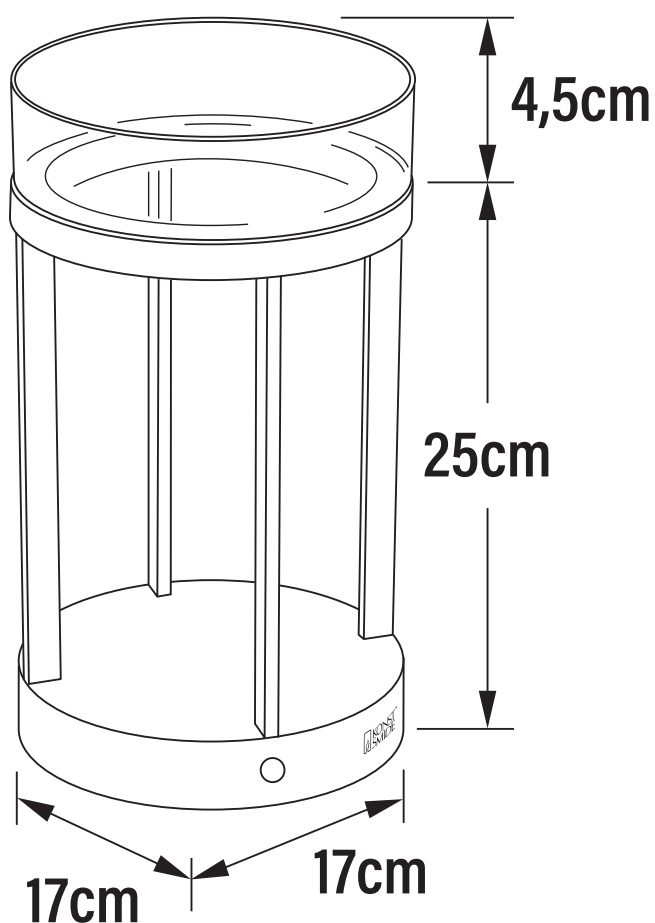

Konstsmide - Chieti - 7821-300 - LED Grey IP54 Battery Outdoor Portable Lamp

REFERENCE

- SKU: FCL-19119
- Supplier SKU: 7821-300
- Barcode: 7318307821307

CATEGORY

- Brand: Konstsmide
- Family: Chieti
- Category: Outdoor Lighting / Portable / Table

APPEARANCE

- Base: Grey Paint

DIMENSION

- Height: 250mm
- Width: 170mm
- Depth: 170mm
- Weight: 1.65kg

LIGHT SOURCE

- Lamp included: Yes
- Lamp detail: 2.5W LED (included)
- Dimmer included
- Kelvin: 3000K (Warm White)
- Lumens: 124Lm
- Lamp hours: 20,000Hrs
- Colour render index: 80CRI
- Switch: No

SPECIFICATION

- Ingress protection: IP54
- Class: Class III - Safe Extra Low Voltage Power Source
- Voltage: 12V (battery operated, included)

CONTACT