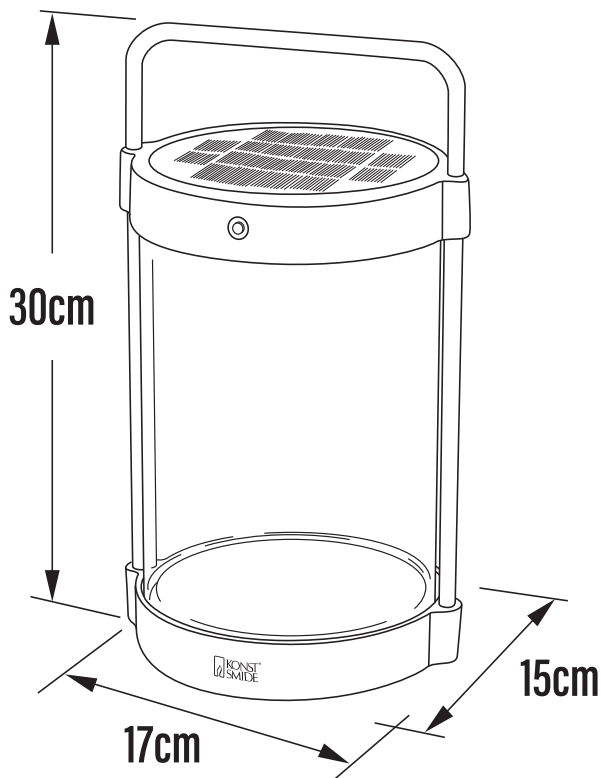

Konstsmide - Crotone - 7822-750 - LED Black IP54 Battery Outdoor Portable Lamp

REFERENCE

- SKU: FCL-19121
- Supplier SKU: 7822-750
- Barcode: 7318307822755

CATEGORY

- Brand: Konstsmide
- Family: Crotone
- Category: Outdoor Lighting / Portable / Table

APPEARANCE

- Base: Black Paint

DIMENSION

- Height: 300mm
- Width: 150mm
- Depth: 170mm
- Weight: 1.93kg

LIGHT SOURCE

- Lamp included: Yes
- Lamp detail: 2W LED (included)
- Dimmer included
- Kelvin: 2700/3000K (Tunable)
- Lumens: 90Lm
- Lamp hours: 20,000Hrs
- Colour render index: 80CRI
- Switch: No

SPECIFICATION

- Ingress protection: IP54
- Class: Class III - Safe Extra Low Voltage Power Source
- Voltage: 12V (solar)

CONTACT